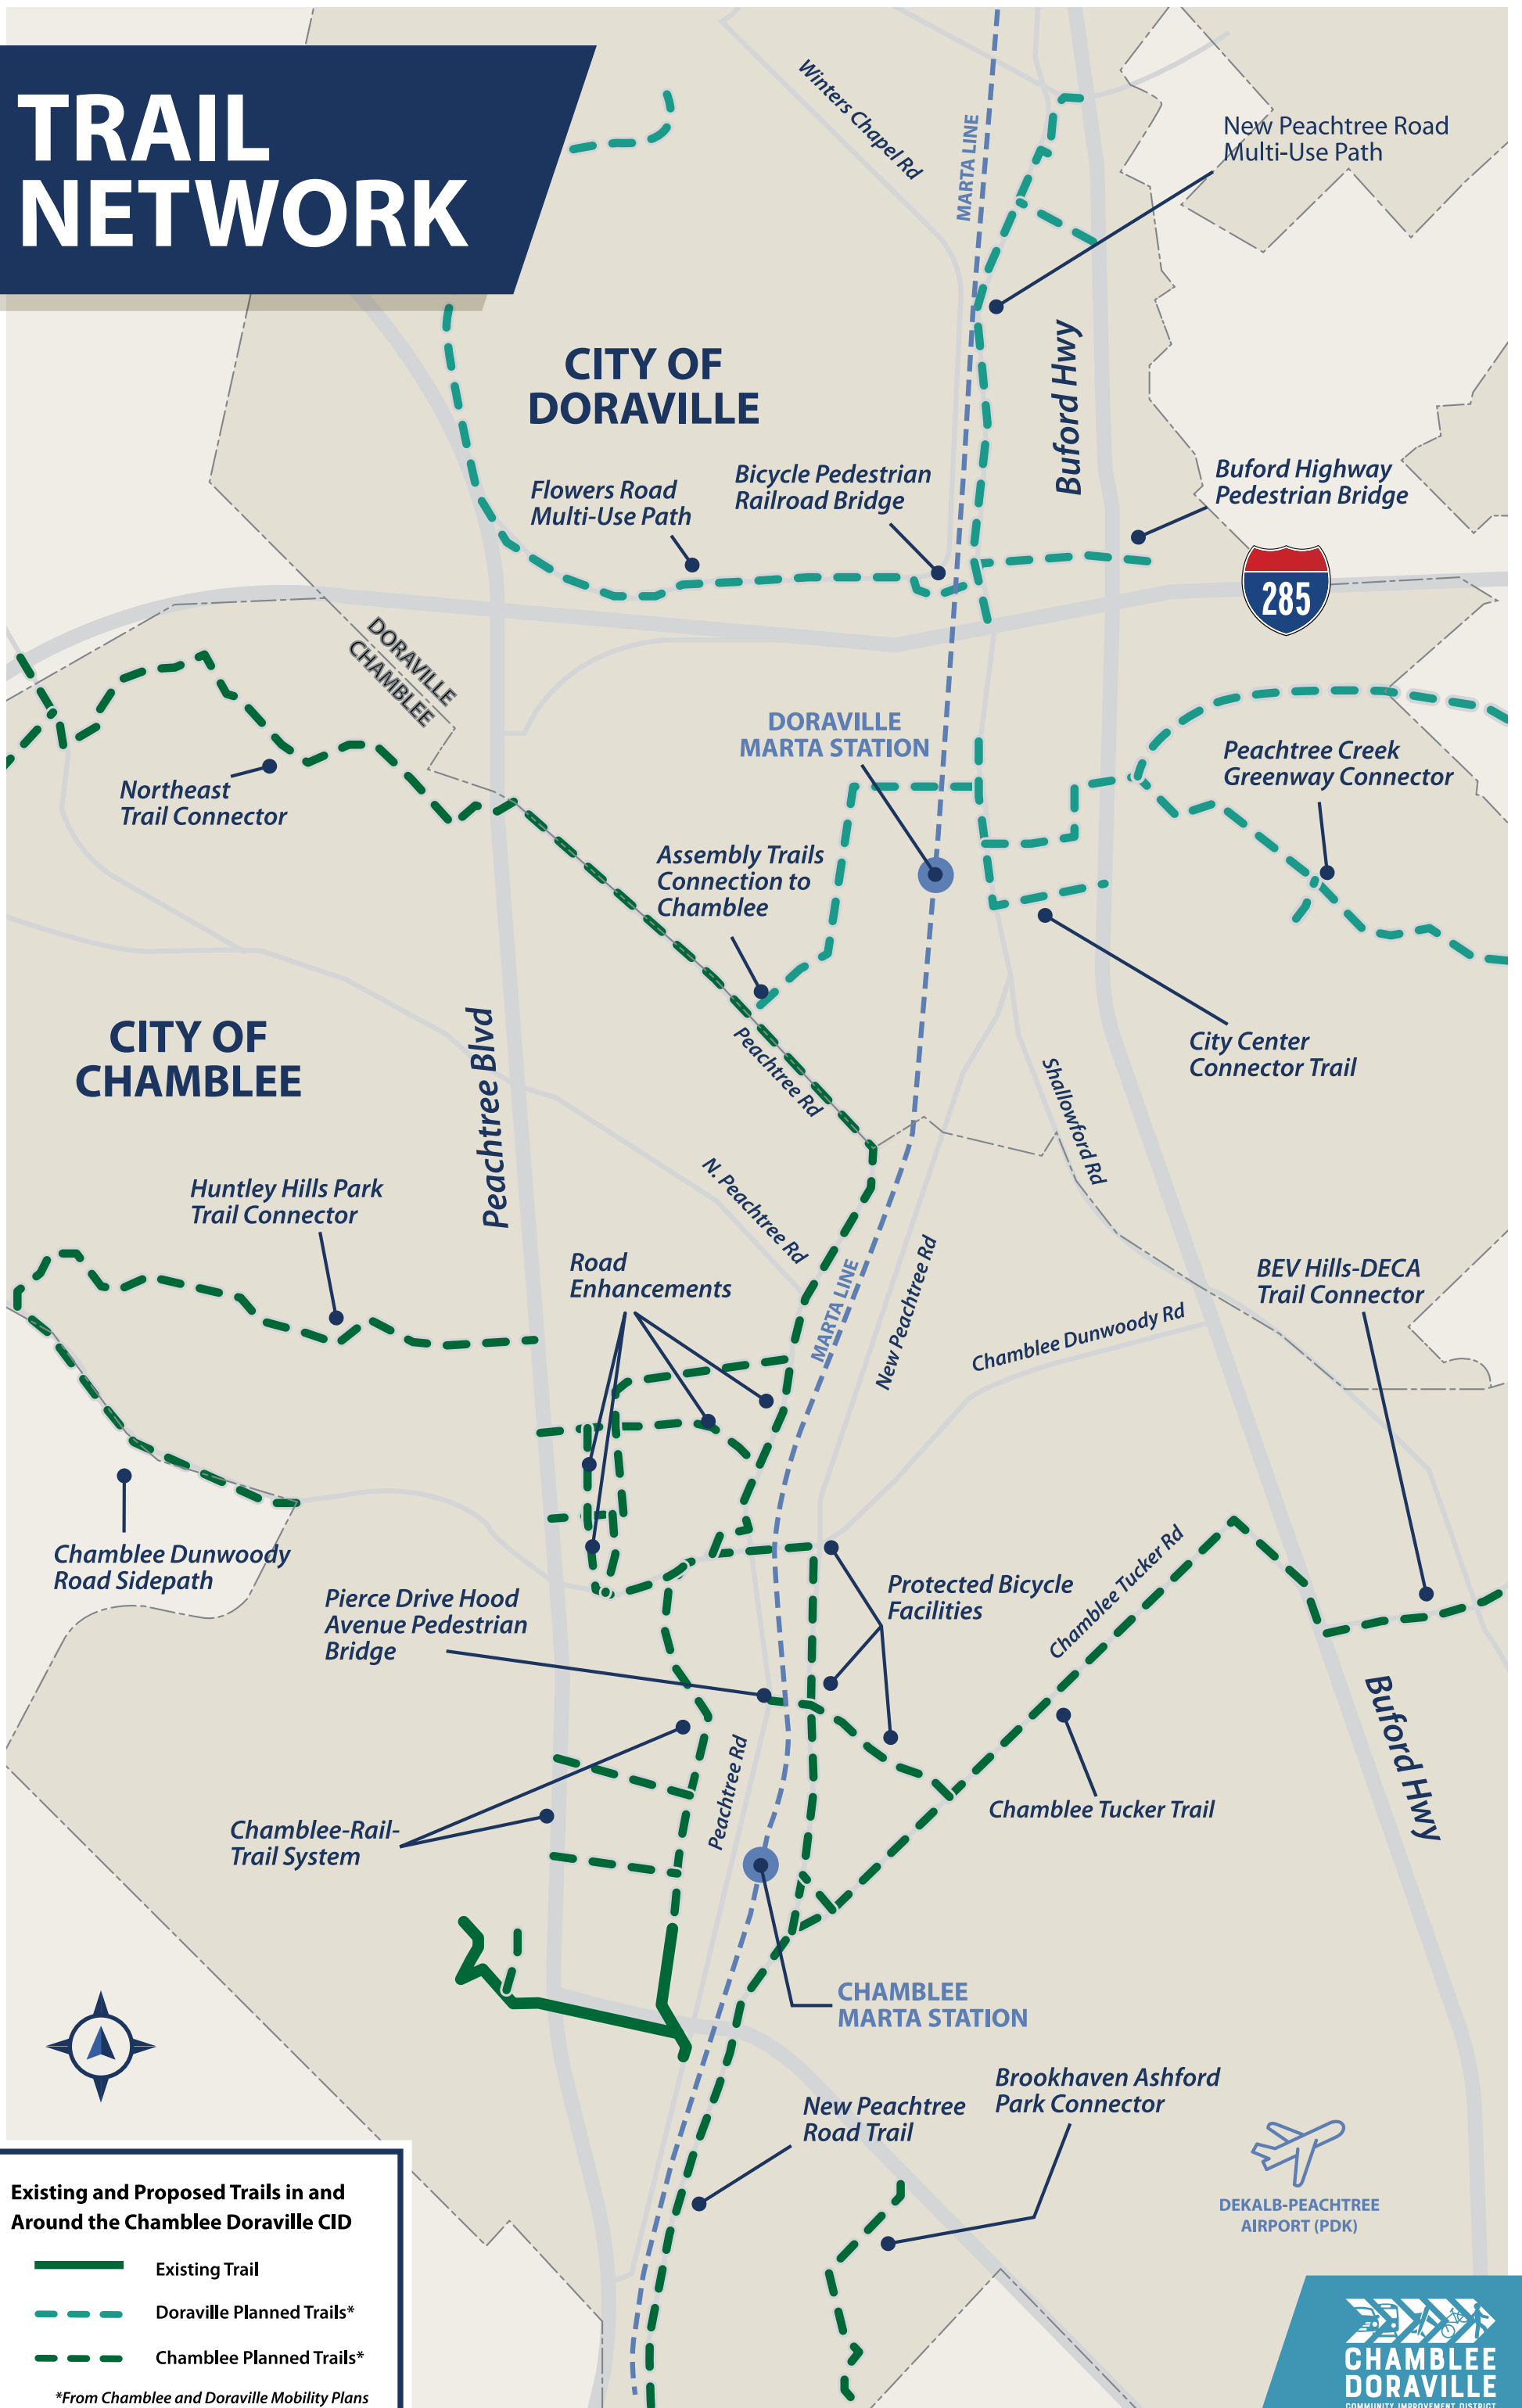

TRAIL NETWORK

Existing and Proposed Trails in and Around the Chamblee Doraville CID

-  Existing Trail
-  Doraville Planned Trails*
-  Chamblee Planned Trails*

*From Chamblee and Doraville Mobility Plans